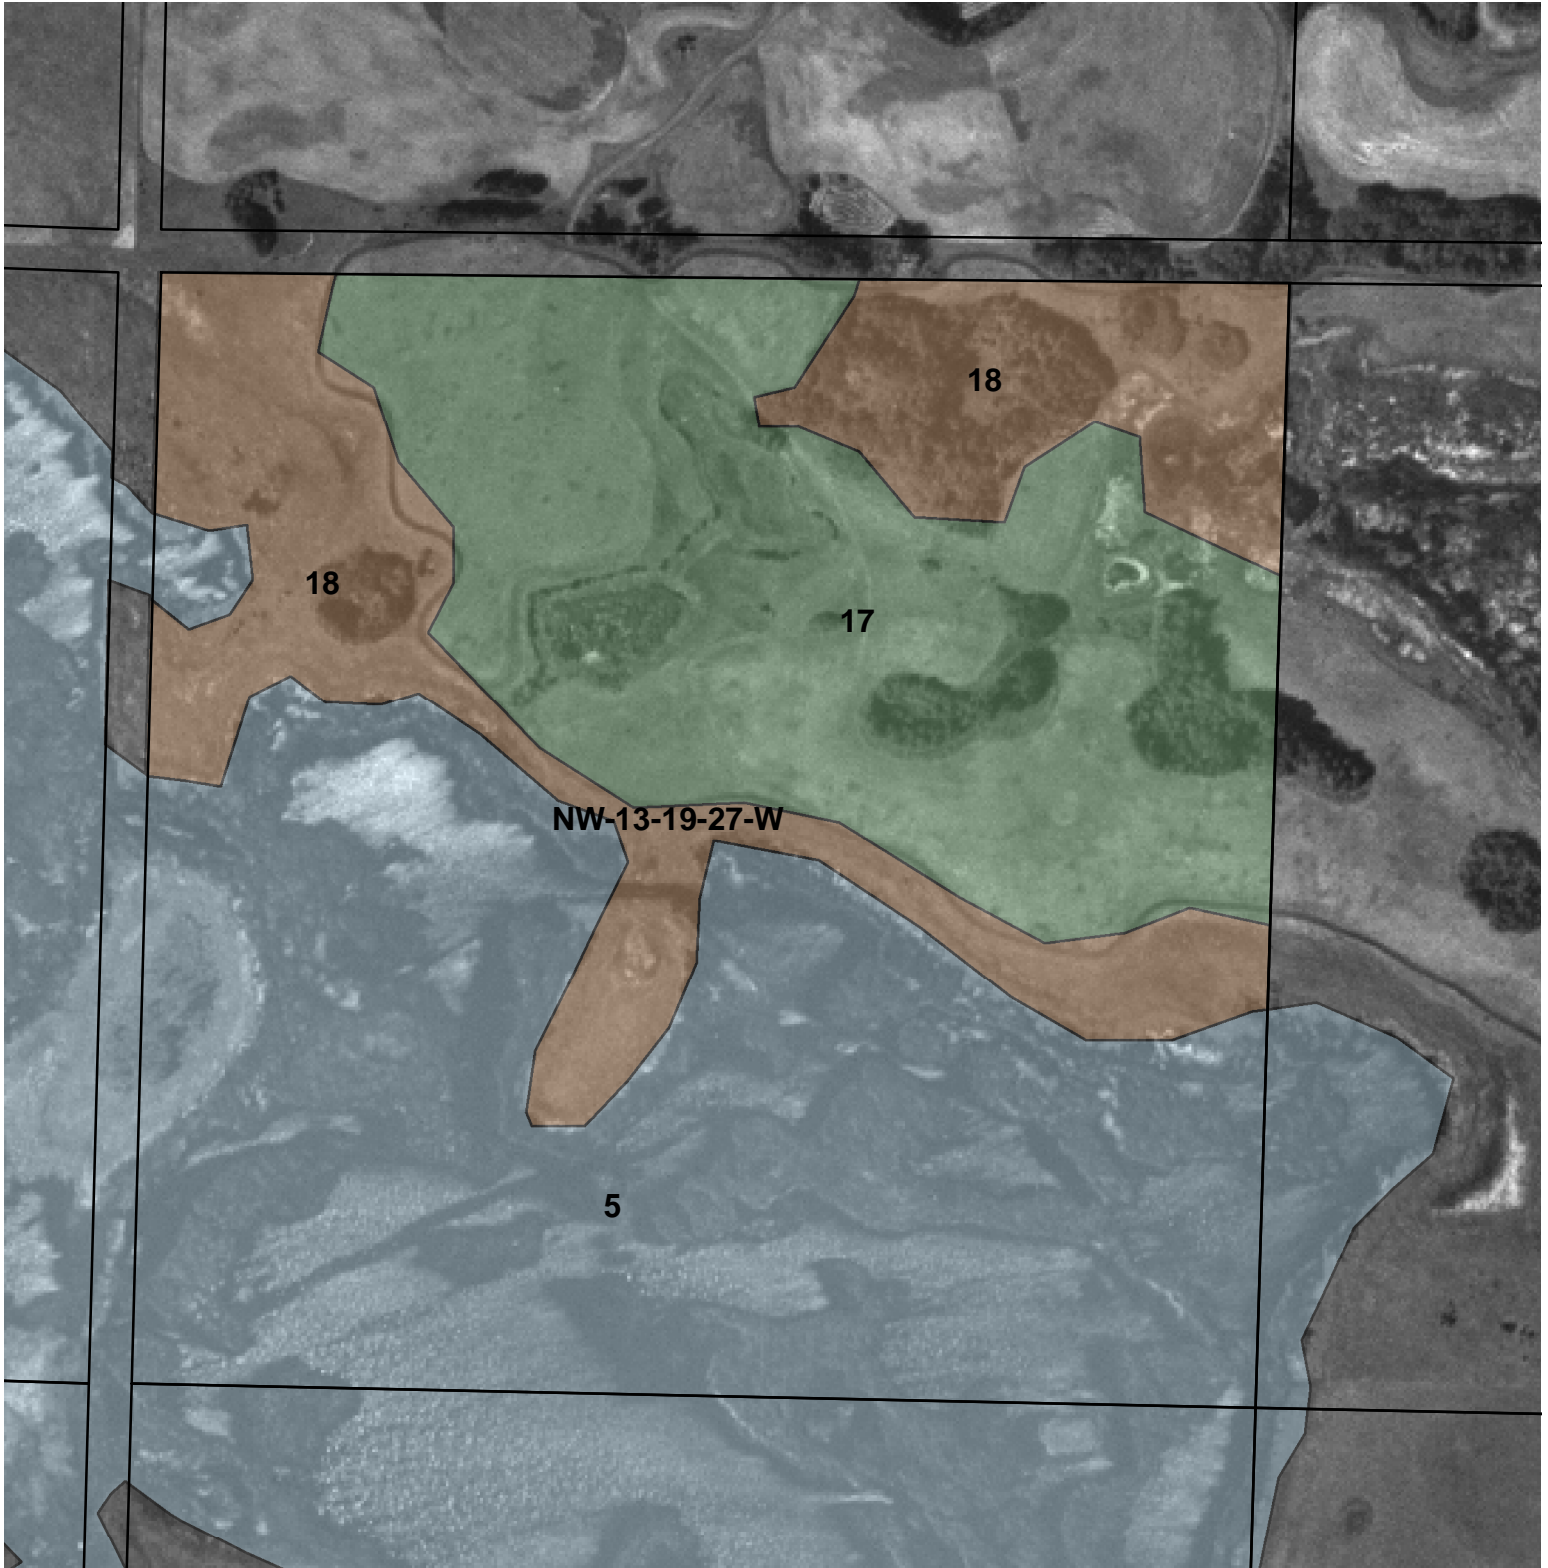

Lidcliff 17 Purchase Project Sketch Plan

PJCT	SGMT	DESCRIPTION	SGDF	HABCAT	ACRES
5120	5	Small wetlands	2200	WtCmp	318.8
5120	17	Mixed Native	1230	Intns	47.9
5120	18	Idle Pasture	1420	Intns	35.3

Segment Definition	
■	1230, 5120, 17
■	1420, 5120, 18
■	2200, 5120, 5