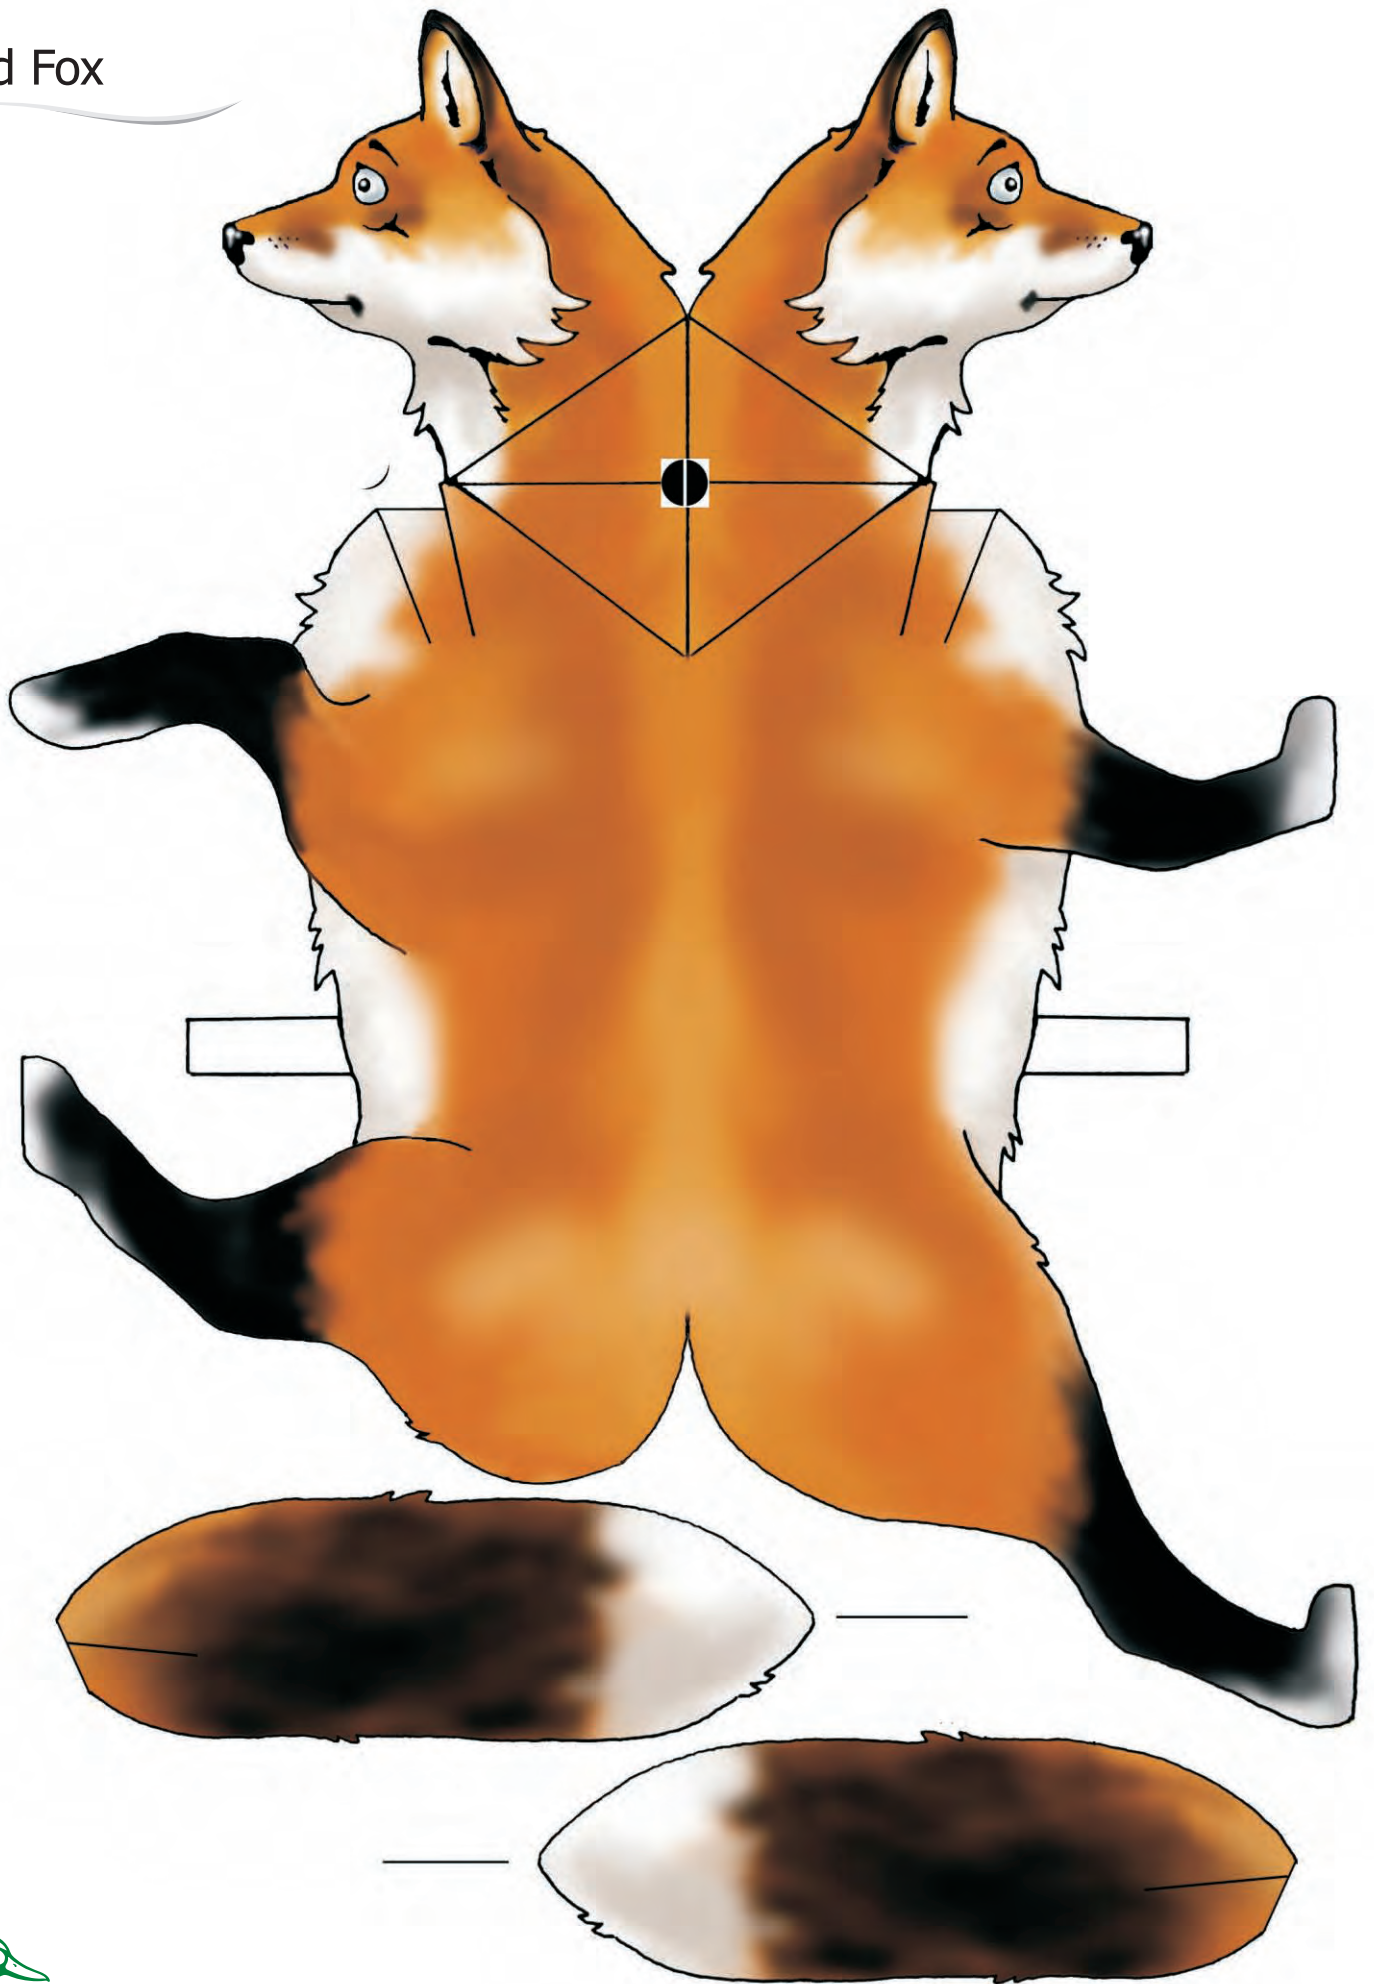

Red Fox

ms-ed-2008

Graphics & Design: Maria Sewell

Animal Models: Robert Van Nood, based on an original concept by Monica Zavgaj, Ramsar Convention Secretariat.

Leopard Frog

Animal Models: Robert Van Nood, based on an original concept by Monica Zavajli, Ramsar Convention Secretariat. Graphics & Design: Maria Sewell ms-ed-2008