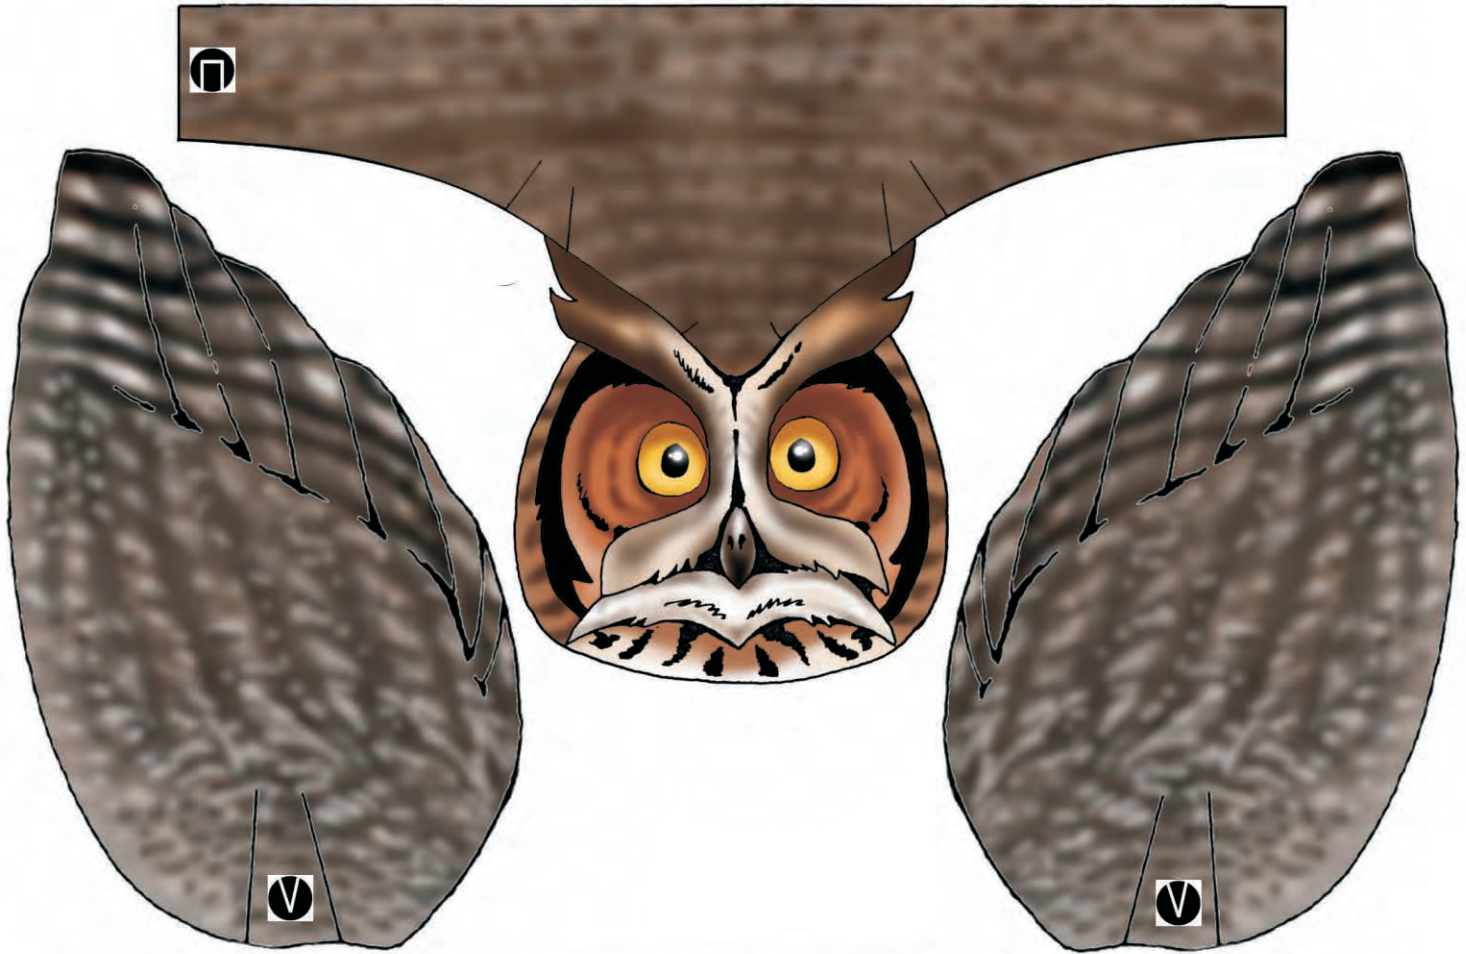

Red Fox

ms-ed-2008

Graphics & Design: Maria Sewell

Animal Models: Robert Van Nood, based on an original concept by Monica Zavgaj, Ramsar Convention Secretariat.

Leopard Frog

Animal Models: Robert Van Nood, based on an original concept by Monica Zavajli, Ramsar Convention Secretariat. Graphics & Design: Maria Sewell ms-ed-2008

Great Blue Heron

ms-ecf-2008
Graphics & Design: Maria Sewell

Animal Models: Robert Van Nood, based on an original concept by Monica Zavaagli, Ramsar Convention Secretariat.

Mallard

Animal Models: Robert Van Nood, based on an original concept by Monica Zavagli, Ramsar Convention Secretariat. Graphics & Design: Maria Sewell ms-ed-2008

Great Horned Owl

Graphics & Design: Maria Sewell
ms-ed-2008

Animal Models: Robert Van Nood, based on an original concept by Monica Zavagli, Ramsar Convention Secretariat.

Yellow Spotted Salamander

ms-ed-2008