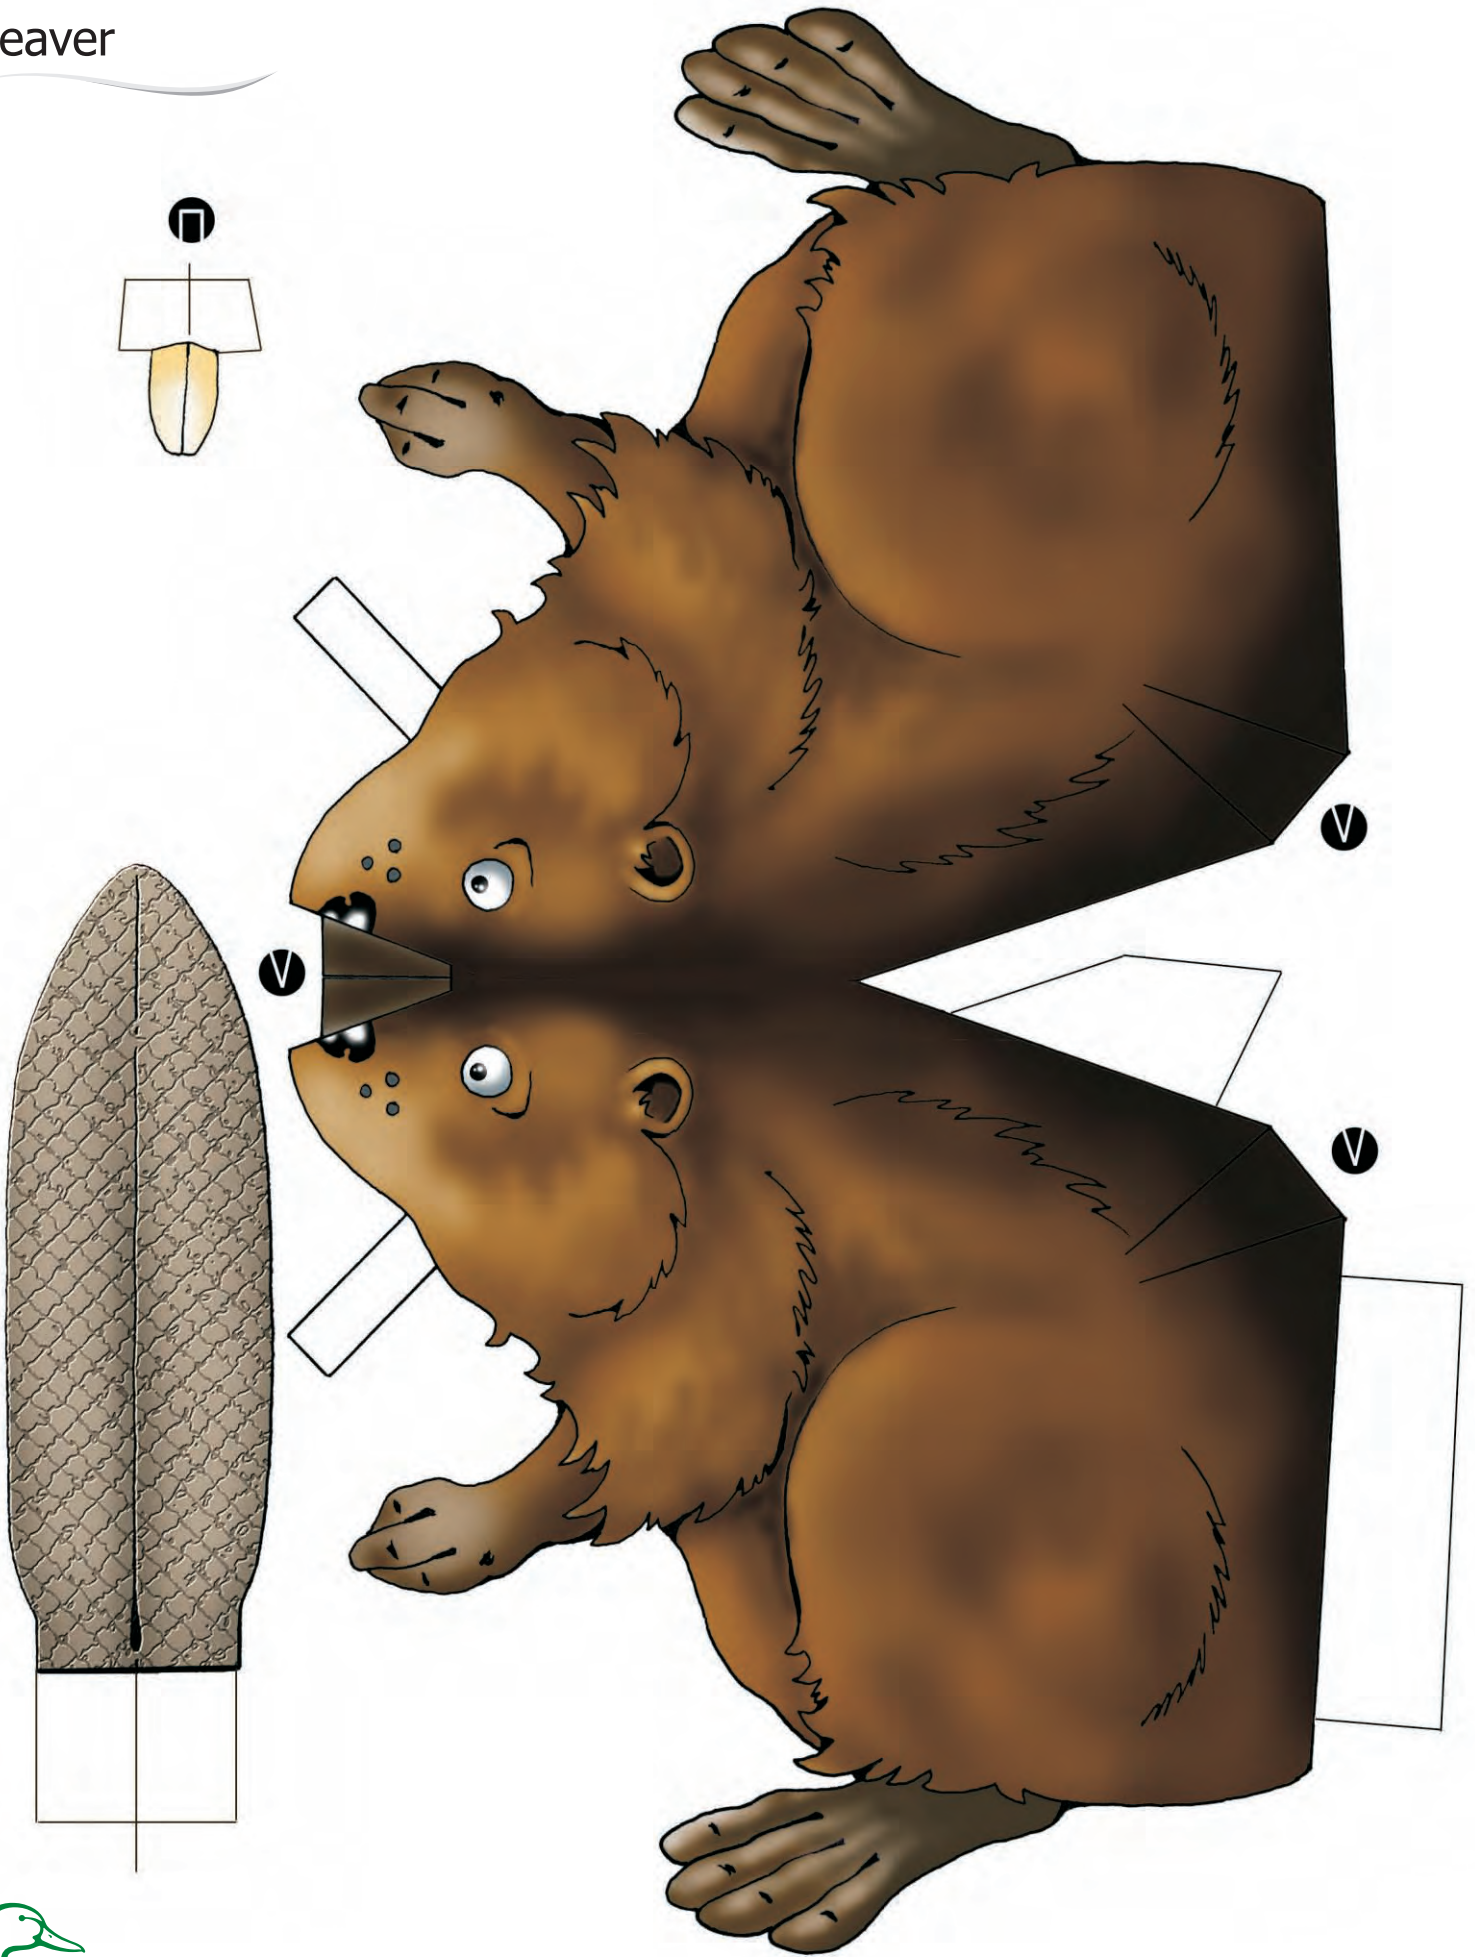

Largemouth Bass

ms-ec-2008

Graphics & Design: Maria Sewell

Animal Models: Robert Van Nood, based on an original concept by Monica Zavaagli, Ramsar Convention Secretariat.

Beaver

ms-ed-2008

Graphics & Design: Maria Sewell

Animal Models: Robert Van Nood, based on an original concept by Monica Zavagli, Ramsar Convention Secretariat.

Dragonfly

ms-ed-2008

Graphics & Design: Maria Sewell

Animal Models: Robert Van Nood, based on an original concept by Monica Zavagli, Ramsar Convention Secretariat.

Red Fox

ms-ed-2008

Graphics & Design: Maria Sewell

Animal Models: Robert Van Nood, based on an original concept by Monica Zavgaj, Ramsar Convention Secretariat.

Leopard Frog

Animal Models: Robert Van Nood, based on an original concept by Monica Zavajli, Ramsar Convention Secretariat. Graphics & Design: Maria Sewell ms-ed-2008

Great Horned Owl

Graphics & Design: Maria Sewell
ms-ed-2008

Animal Models: Robert Van Nood, based on an original concept by Monica Zavagli, Ramsar Convention Secretariat.

Yellow Spotted Salamander

ms-ed-2008