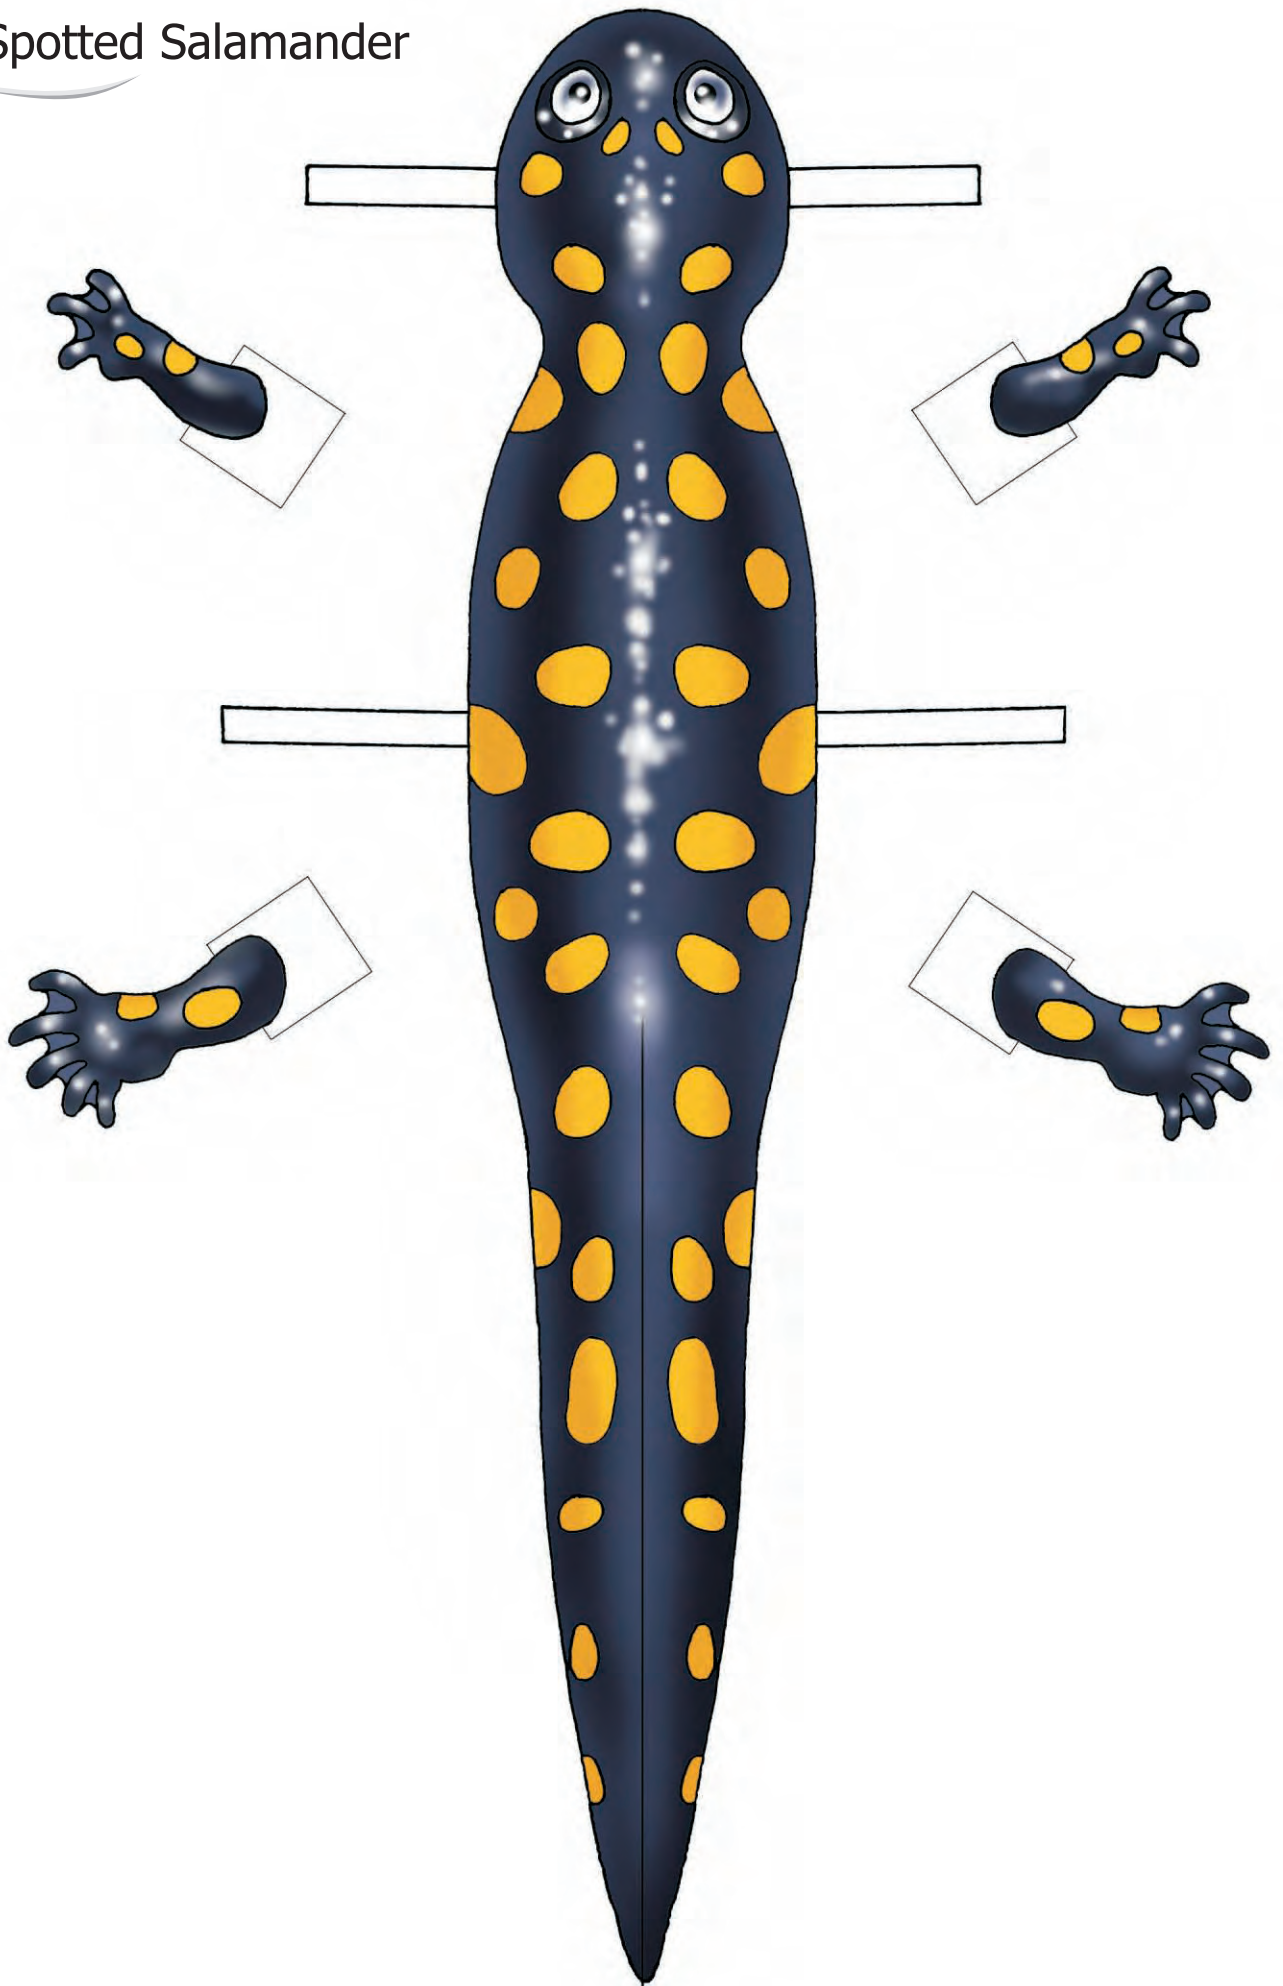

Largemouth Bass

ms-ec-2008

Graphics & Design: Maria Sewell

Animal Models: Robert Van Nood, based on an original concept by Monica Zavaagli, Ramsar Convention Secretariat.

Beaver

ms-ed-2008

Graphics & Design: Maria Sewell

Red Fox

ms-ed-2008

Graphics & Design: Maria Sewell

Animal Models: Robert Van Nood, based on an original concept by Monica Zavgaj, Ramsar Convention Secretariat.

Leopard Frog

Animal Models: Robert Van Nood, based on an original concept by Monica Zavajli, Ramsar Convention Secretariat. Graphics & Design: Maria Sewell ms-ed-2008

Great Blue Heron

ms-ecf-2008
Graphics & Design: Maria Sewell

Animal Models: Robert Van Nood, based on an original concept by Monica Zavaagli, Ramsar Convention Secretariat.

Mallard

Animal Models: Robert Van Nood, based on an original concept by Monica Zavagli, Ramsar Convention Secretariat. Graphics & Design: Maria Sewell ms-ed-2008

Great Horned Owl

Graphics & Design: Maria Sewell
ms-ed-2008

Animal Models: Robert Van Nood, based on an original concept by Monica Zavagli, Ramsar Convention Secretariat.

Yellow Spotted Salamander

ms-ed-2008