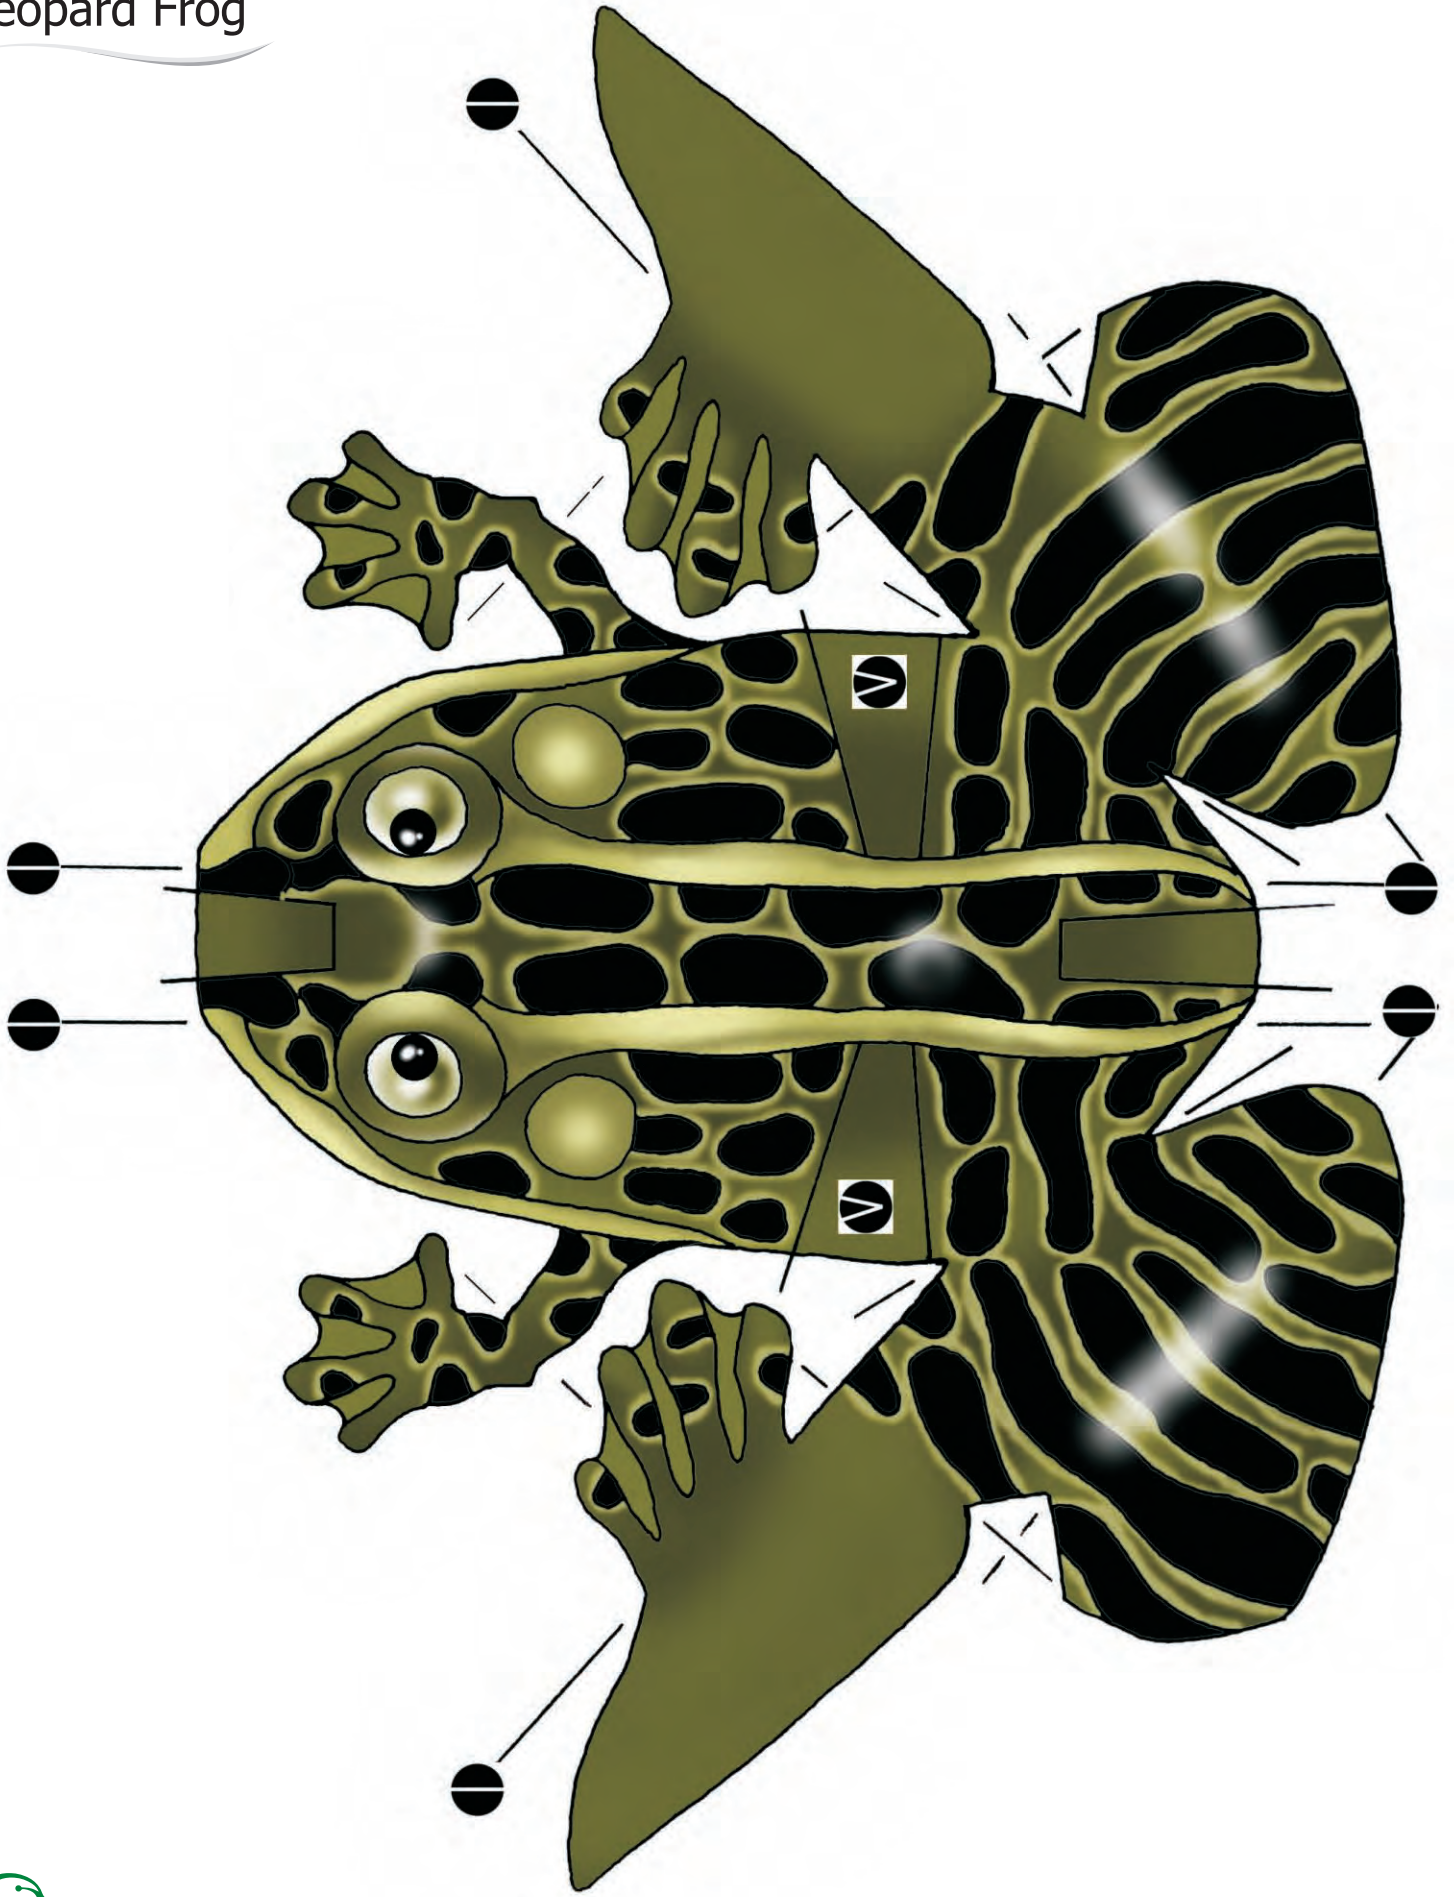

Red Fox

ms-ed-2008

Graphics & Design: Maria Sewell

Animal Models: Robert Van Nood, based on an original concept by Monica Zavgaj, Ramsar Convention Secretariat.

Leopard Frog

Animal Models: Robert Van Nood, based on an original concept by Monica Zavajli, Ramsar Convention Secretariat. Graphics & Design: Maria Sewell ms-ed-2008

Great Blue Heron

ms-ecf-2008
Graphics & Design: Maria Sewell

Animal Models: Robert Van Nood, based on an original concept by Monica Zavaagli, Ramsar Convention Secretariat.

Mallard

Animal Models: Robert Van Nood, based on an original concept by Monica Zavagli, Ramsar Convention Secretariat. Graphics & Design: Maria Sewell ms-ed-2008

Great Horned Owl

Graphics & Design: Maria Sewell
ms-ed-2008

Animal Models: Robert Van Nood, based on an original concept by Monica Zavagli, Ramsar Convention Secretariat.

Yellow Spotted Salamander

ms-ed-2008