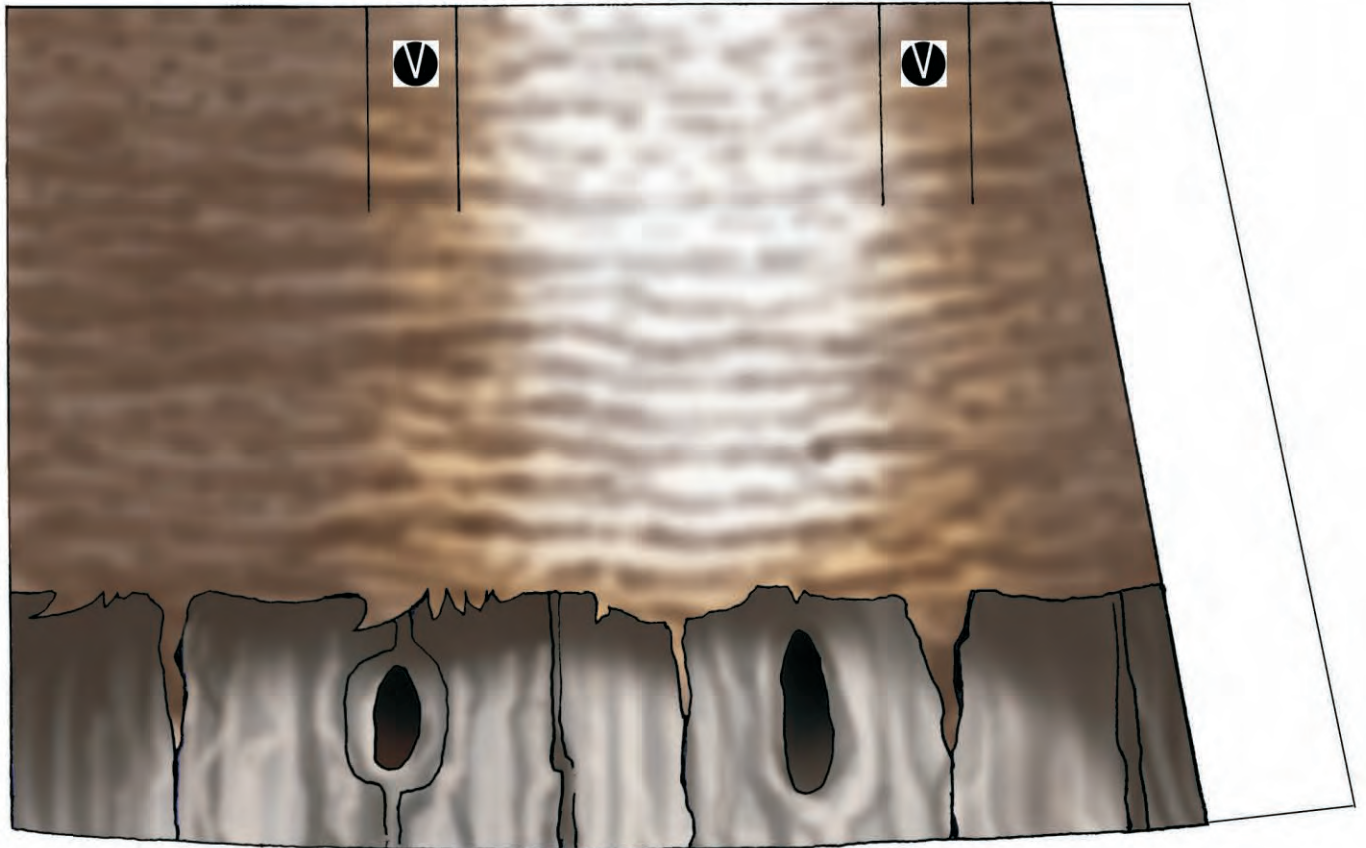

Great Horned Owl

Graphics & Design: Maria Sewell
ms-ed-2008

Animal Models: Robert Van Nood, based on an original concept by Monica Zavagli, Ramsar Convention Secretariat.