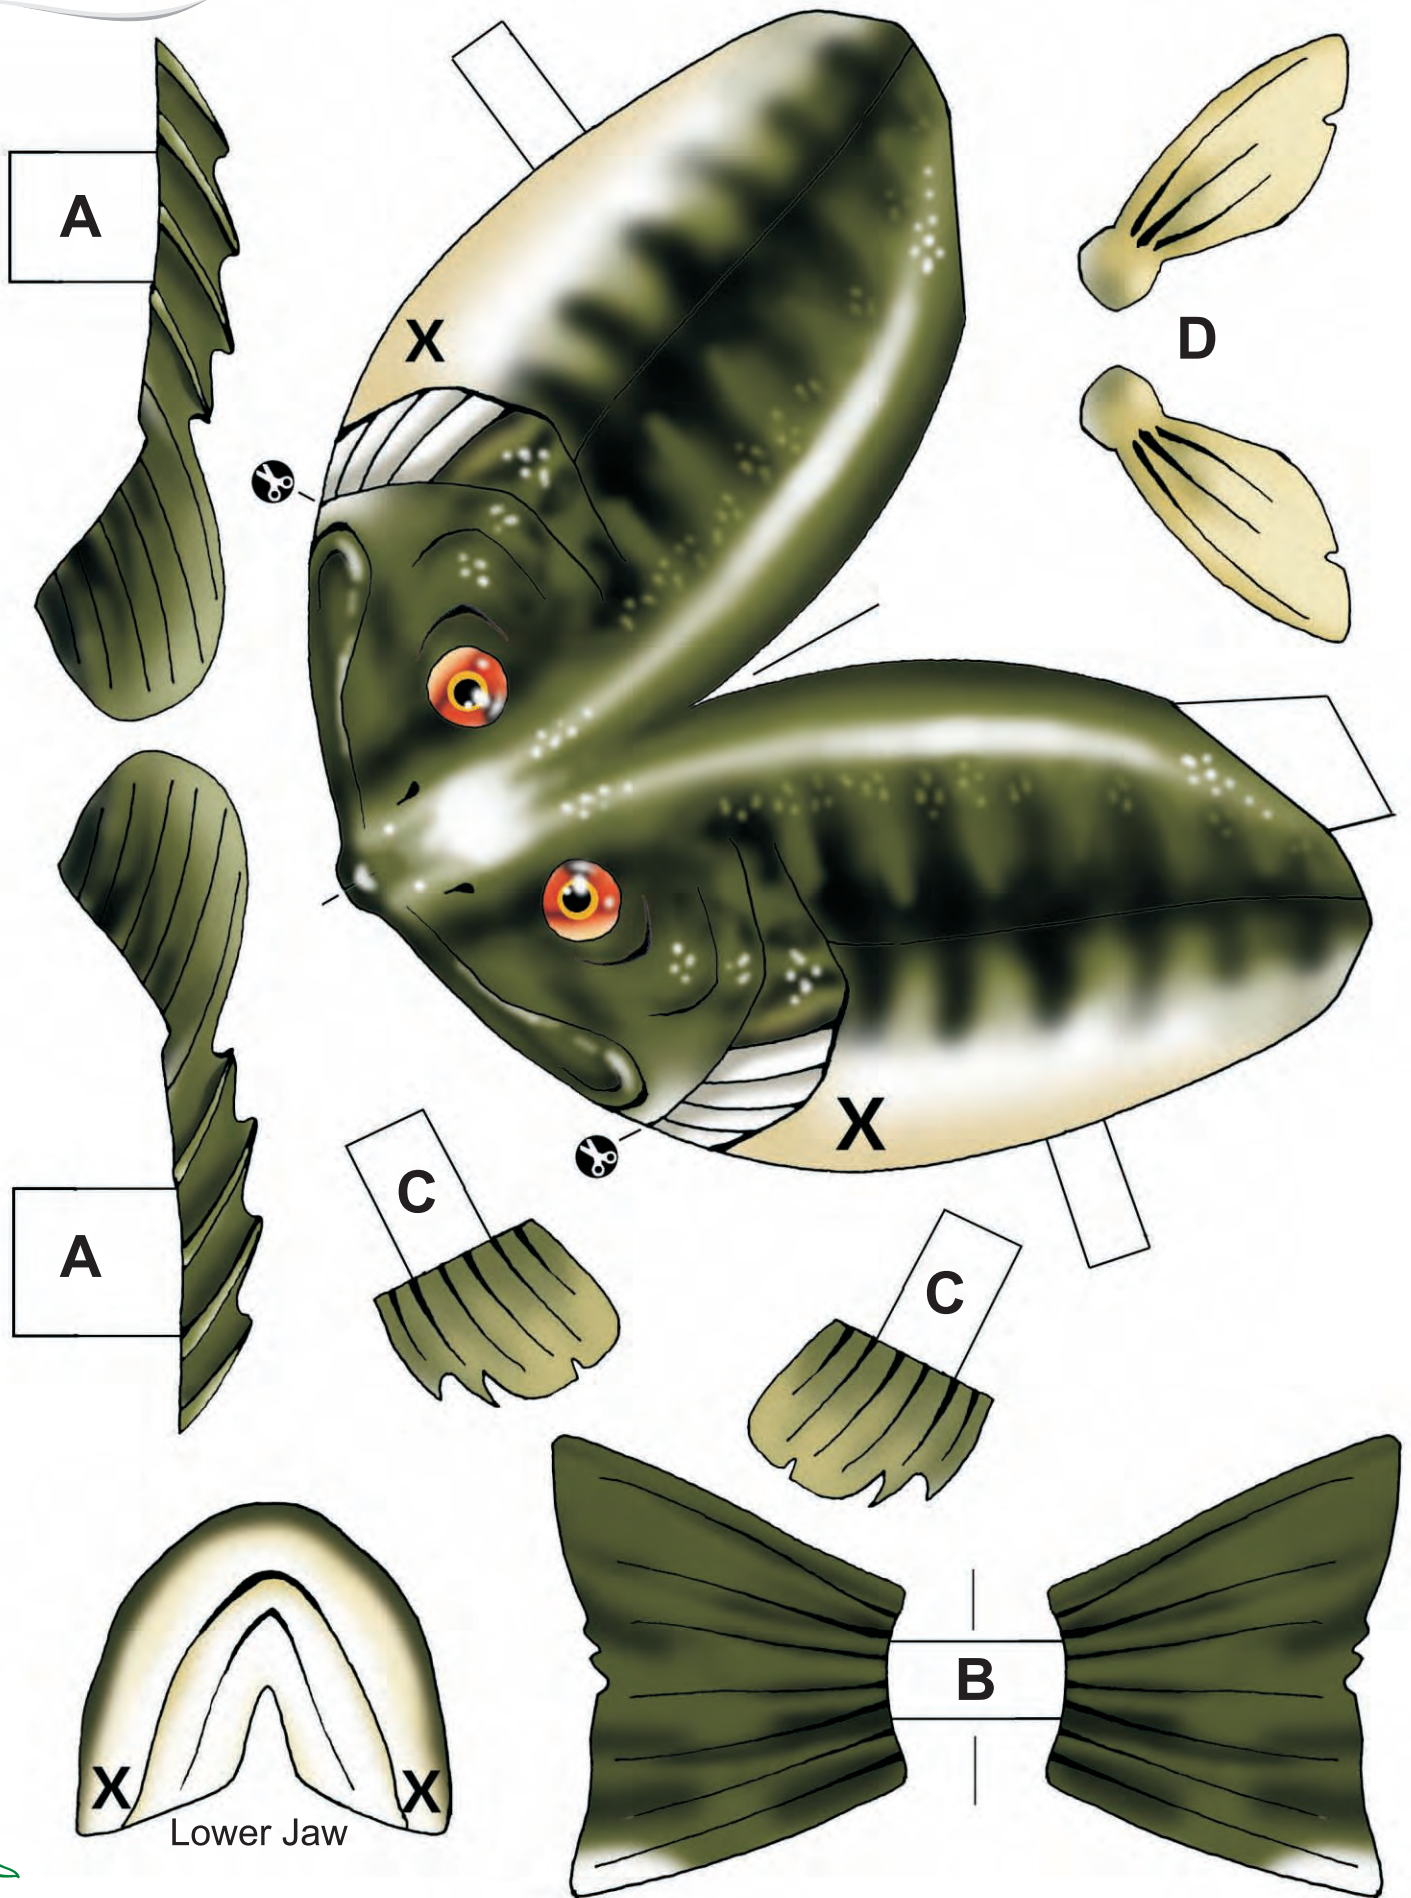

Largemouth Bass

ms-ec-2008

Graphics & Design: Maria Sewell

Animal Models: Robert Van Nood, based on an original concept by Monica Zavaagli, Ramsar Convention Secretariat.

Beaver

ms-ed-2008

Graphics & Design: Maria Sewell

Red Fox

ms-ed-2008

Graphics & Design: Maria Sewell

Animal Models: Robert Van Nood, based on an original concept by Monica Zavgaj, Ramsar Convention Secretariat.

Leopard Frog

Animal Models: Robert Van Nood, based on an original concept by Monica Zavajli, Ramsar Convention Secretariat. Graphics & Design: Maria Sewell ms-ed-2008

Great Blue Heron

ms-ecf-2008
Graphics & Design: Maria Sewell

Animal Models: Robert Van Nood, based on an original concept by Monica Zavaagli, Ramsar Convention Secretariat.

Mallard

Animal Models: Robert Van Nood, based on an original concept by Monica Zavagli, Ramsar Convention Secretariat. Graphics & Design: Maria Sewell ms-ed-2008

Great Horned Owl

Graphics & Design: Maria Sewell
ms-ed-2008

Animal Models: Robert Van Nood, based on an original concept by Monica Zavagli, Ramsar Convention Secretariat.

Yellow Spotted Salamander

ms-ed-2008