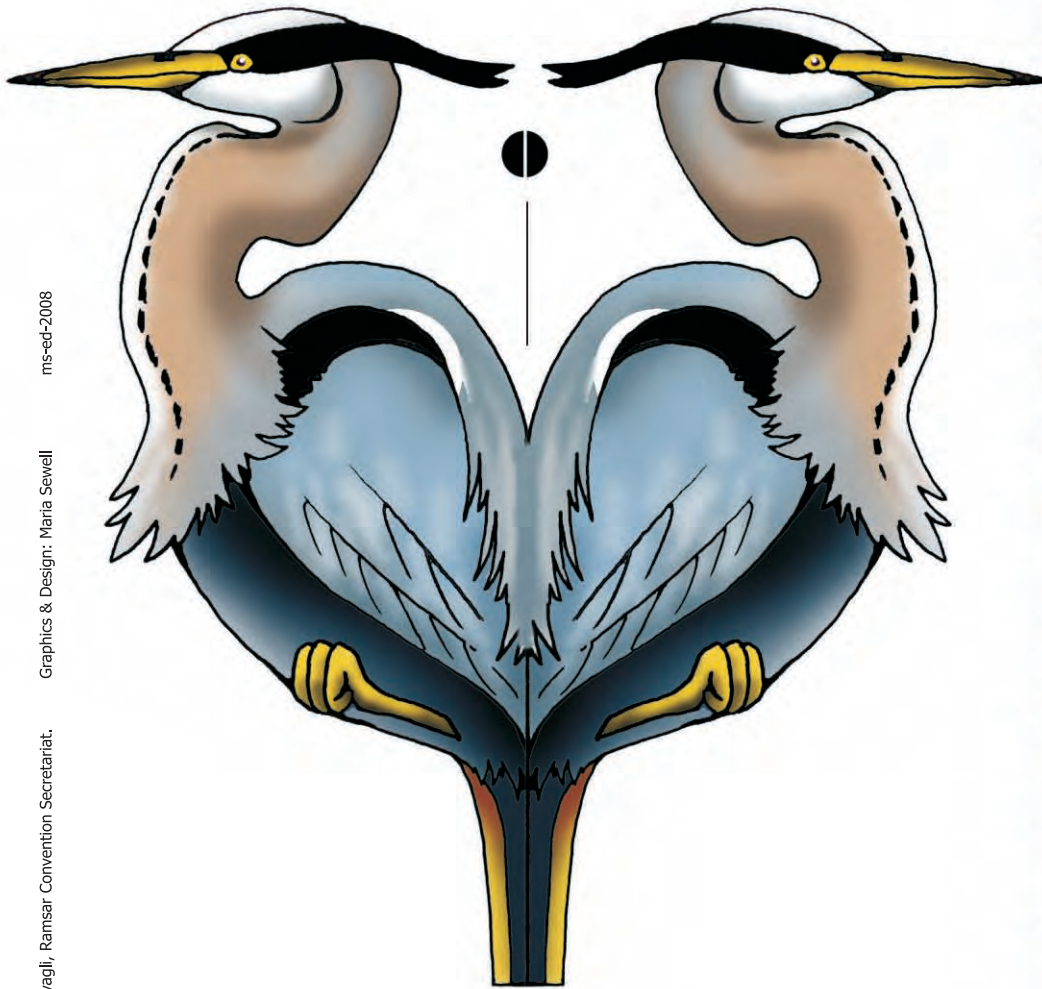

Largemouth Bass

ms-ec-2008

Graphics & Design: Maria Sewell

Animal Models: Robert Van Nood, based on an original concept by Monica Zavaagli, Ramsar Convention Secretariat.

Beaver

ms-ed-2008

Graphics & Design: Maria Sewell

Red Fox

ms-ed-2008

Graphics & Design: Maria Sewell

Animal Models: Robert Van Nood, based on an original concept by Monica Zavgaj, Ramsar Convention Secretariat.

Leopard Frog

Animal Models: Robert Van Nood, based on an original concept by Monica Zavajli, Ramsar Convention Secretariat. Graphics & Design: Maria Sewell ms-ed-2008

Great Blue Heron

ms-ecf-2008
Graphics & Design: Maria Sewell

Animal Models: Robert Van Nood, based on an original concept by Monica Zavaagli, Ramsar Convention Secretariat.

Mallard

Animal Models: Robert Van Nood, based on an original concept by Monica Zavagli, Ramsar Convention Secretariat. Graphics & Design: Maria Sewell ms-ed-2008