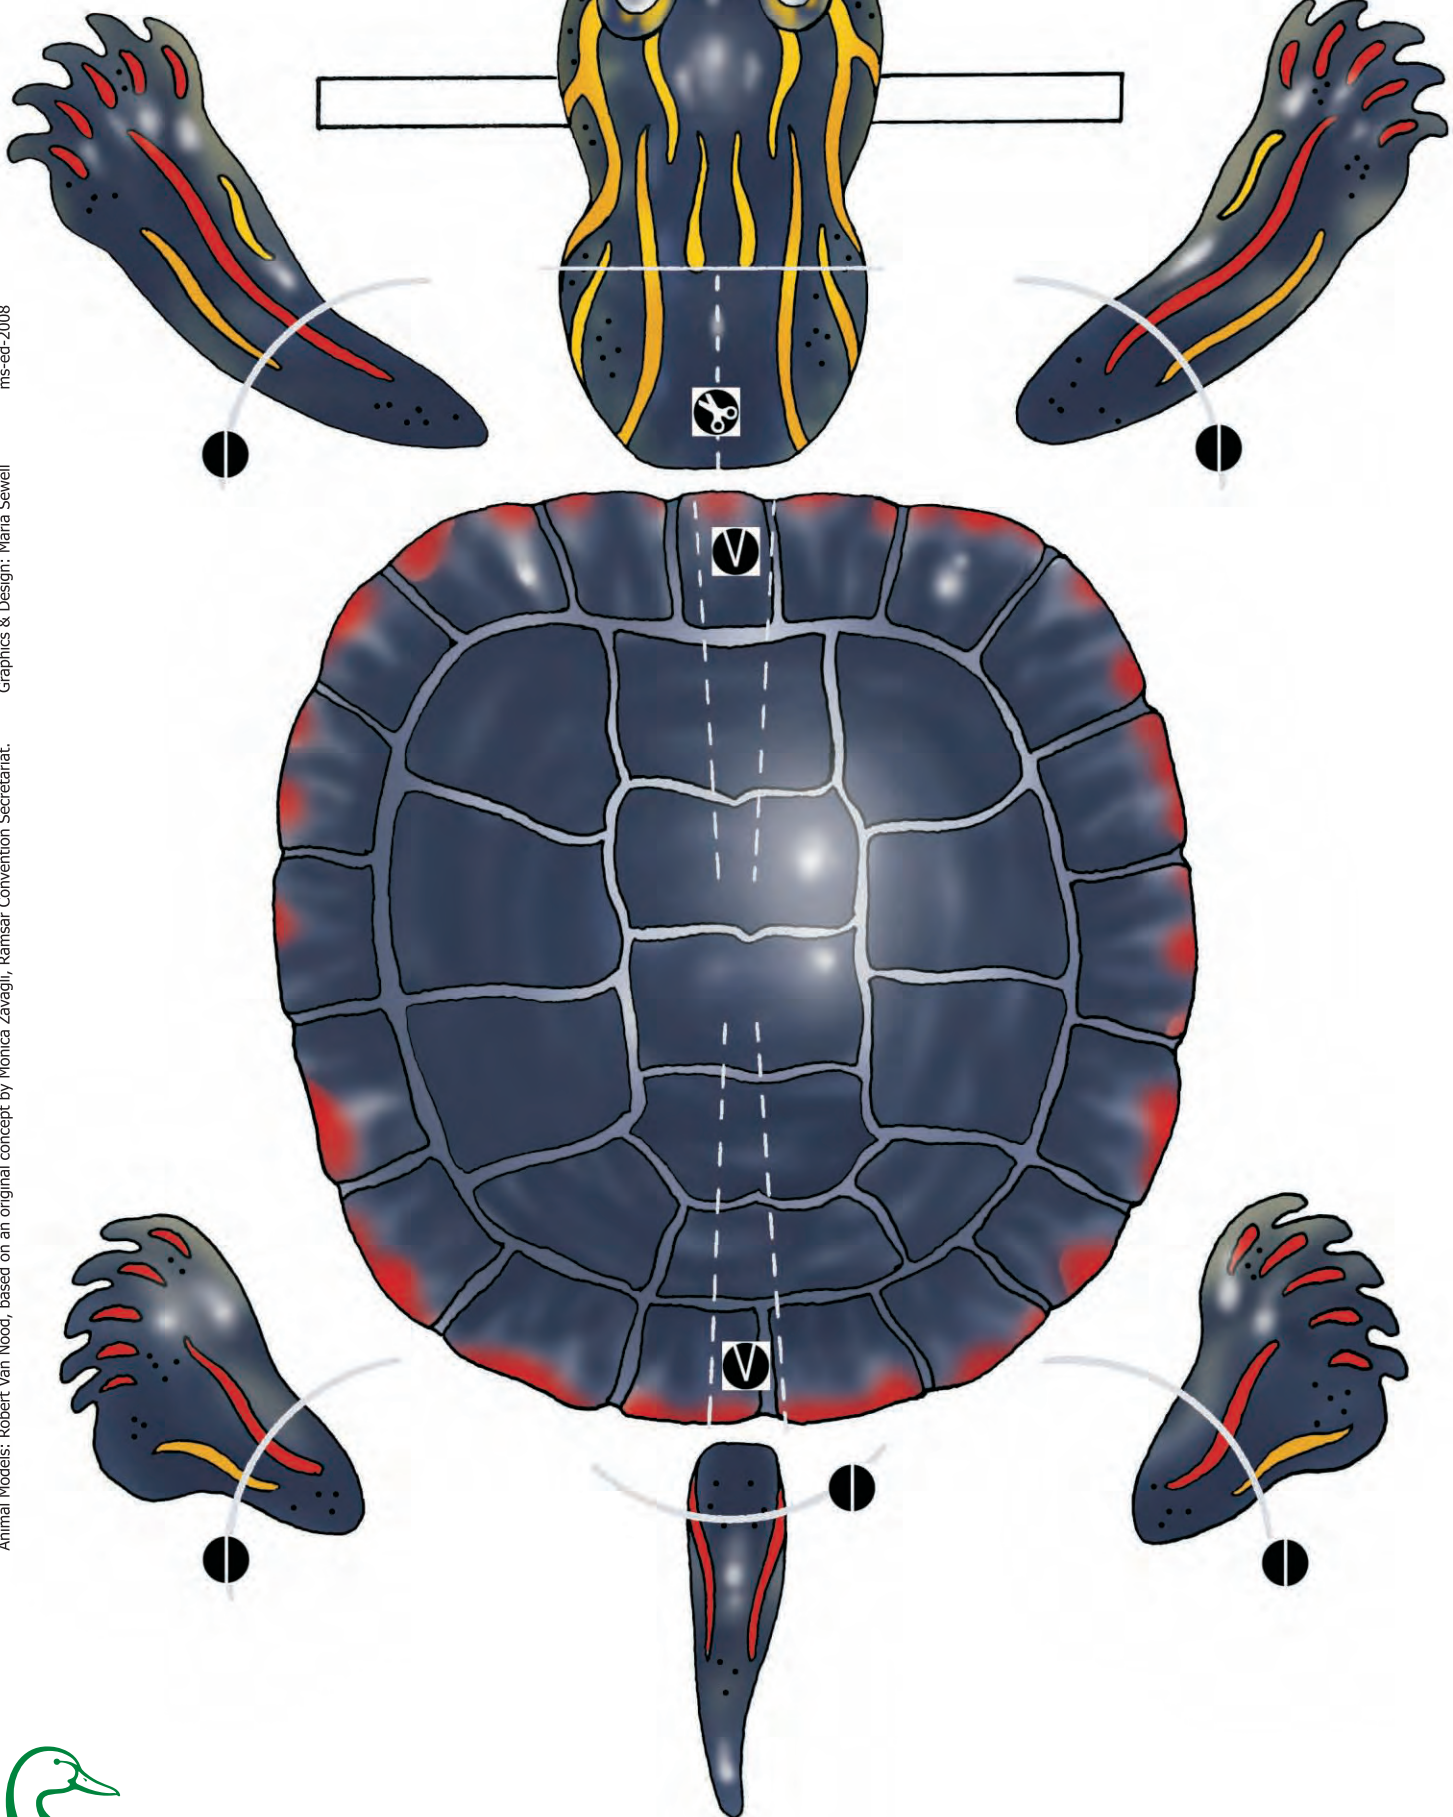

Painted Turtle

ms-ed-2008

Graphics & Design: Maria Sewell

Animal Models: Robert Van Nood, based on an original concept by Monica Zavaagli, Ramsar Convention Secretariat.